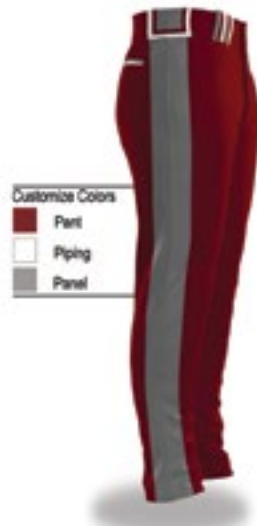

- Customize Colors
- Pant
- Piping
- Panel