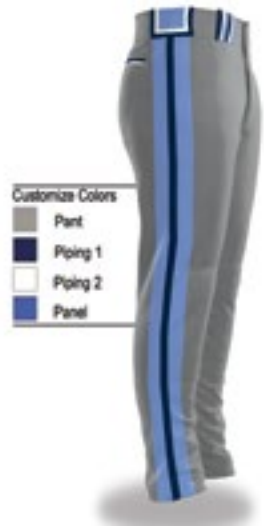

- Customize Colors
- Pant
- Piping 1
- Piping 2
- Panel