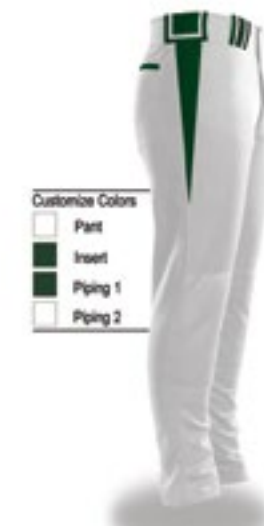

- Customize Colors
- Pant
- Insert
- Piping 1
- Piping 2