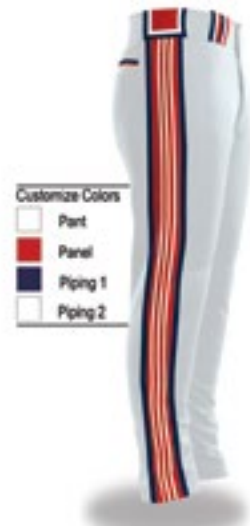

- Customize Colors
- Pant
- Panel
- Piping 1
- Piping 2