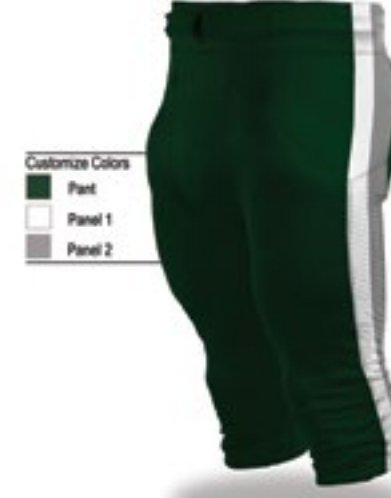

MAINE

Customize Colors  
 Pant  
 Piping  
 Insert

ALASKA

Customize Colors  
 Pant  
 Piping  
 Insert

TEXAS

Customize Colors  
 Pant  
 Panel 1  
 Panel 2

MARYLAND

Customize Colors  
 Pant  
 Insert 1  
 Insert 2